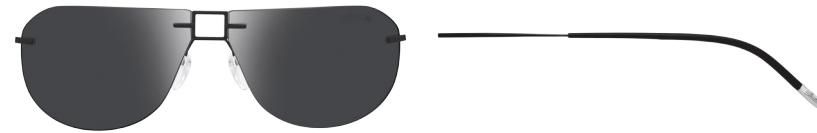

Silhouette®

AUTHENTIC EYEWEAR. SINCE 1964.

SUN 2017
Mod. 8688

SILHOUETTE
TITAN MINIMAL ART. THE ICON.

Property of Silhouette / © Silhouette

www.silhouette.com

K 8688 00 0000 0000

SILHOUETTE
TITAN MINIMAL ART. THE ICON.
Mod. 8688

SILHOUETTE
TITAN MINIMAL ART. THE ICON.
Mod. 8688

10 POL /40-6200
POL GREY
metal parts black matte,
temple ends black,
temple tips chrome shiny

/40-6221
EARTH GRADIENT
metal parts anodised brown silky-matte,
temple ends brown with khaki,
temple tips titanium shiny

10 POL /40-6231
POL COBALT BLUE
metal parts dark grey-blue matte,
temple ends black,
temple tips black shiny

/60-6220
GREY GRADIENT
metal parts ruthenium silky-matte,
temple ends black with grey,
temple tips chrome shiny

Metal frame made of High-Tech Titanium
Lenses: polycarbonate
Curving: base 6
100 % UV A-, B-, C-protection

Monture en métal fabriqués en High-Tech Titanium
Verres: polycarbonate
Courbure: base 6
Protection de 100 % de UV A, B, C