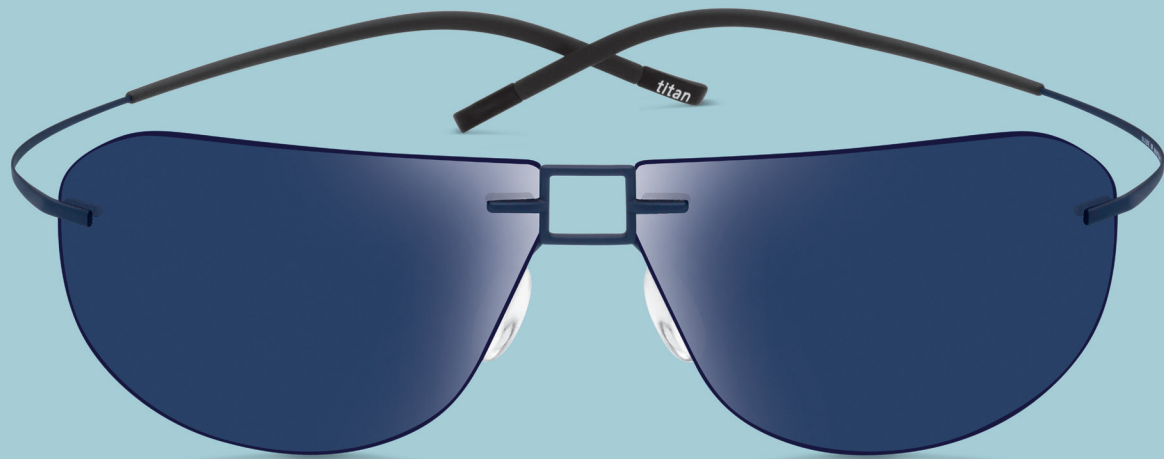

Silhouette®

AUTHENTIC EYEWEAR. SINCE 1964.

SUN 2017
Mod. 8688

SILHOUETTE
TITAN MINIMAL ART. THE ICON.

Property of Silhouette / © Silhouette

www.silhouette.com

K 8688 00 0000 0000

SILHOUETTE
TITAN MINIMAL ART. THE ICON.
Mod. 8688

SILHOUETTE
TITAN MINIMAL ART. THE ICON.
Mod. 8688

10 POL /40-6200
POL GREY
metal parts black matte,
temple ends black,
temple tips chrome shiny

/40-6221
EARTH GRADIENT
metal parts anodised brown silky-matte,
temple ends brown with khaki,
temple tips titanium shiny

10 POL /40-6231
POL COBALT BLUE
metal parts dark grey-blue matte,
temple ends black,
temple tips black shiny

/60-6220
GREY GRADIENT
metal parts ruthenium silky-matte,
temple ends black with grey,
temple tips chrome shiny

Metal frame made of High-Tech Titanium
Lenses: polycarbonate
Curving: base 6
100 % UV A-, B-, C-protection

Monture en métal fabriqués en High-Tech Titanium
Verres: polycarbonate
Courbure: base 6
Protection de 100 % de UV A, B, C