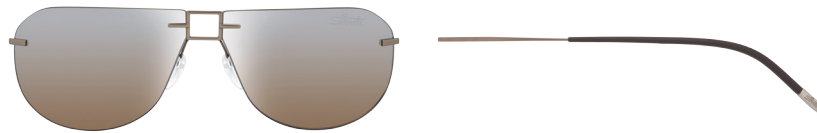

Silhouette®

AUTHENTIC EYEWEAR. SINCE 1964.

SUN 2017
Mod. 8688

SILHOUETTE
TITAN MINIMAL ART. THE ICON.

Property of Silhouette / © Silhouette

www.silhouette.com

K 8688 00 0000 0000

SILHOUETTE
TITAN MINIMAL ART. THE ICON.
Mod. 8688

SILHOUETTE
TITAN MINIMAL ART. THE ICON.
Mod. 8688

10 POL /40-6200
POL GREY
metal parts black matte,
temple ends black,
temple tips chrome shiny

/40-6221
EARTH GRADIENT
metal parts anodised brown silky-matte,
temple ends brown with khaki,
temple tips titanium shiny

10 POL /40-6231
POL COBALT BLUE
metal parts dark grey-blue matte,
temple ends black,
temple tips black shiny

/60-6220
GREY GRADIENT
metal parts ruthenium silky-matte,
temple ends black with grey,
temple tips chrome shiny

Metal frame made of High-Tech Titanium
Lenses: polycarbonate
Curving: base 6
100 % UV A-, B-, C-protection

Monture en métal fabriqués en High-Tech Titanium
Verres: polycarbonate
Courbure: base 6
Protection de 100 % de UV A, B, C