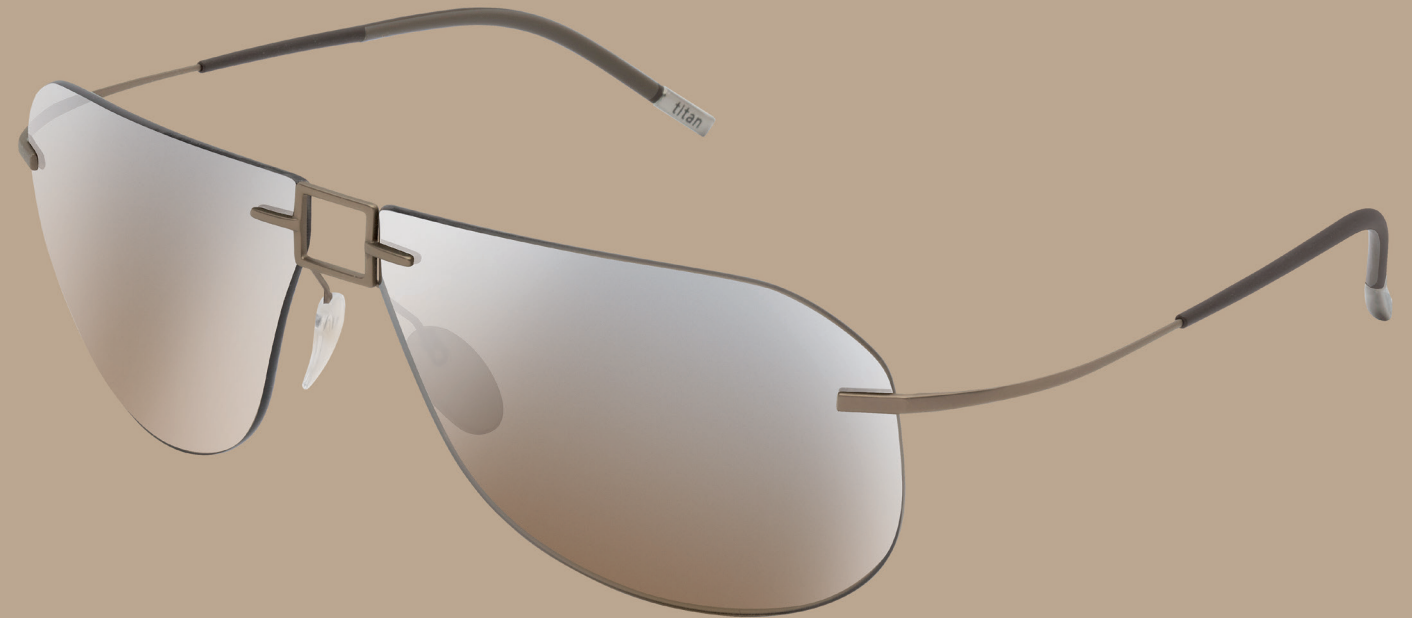

Silhouette®

AUTHENTIC EYEWEAR. SINCE 1964.

SUN 2017
Mod. 8688

SILHOUETTE
TITAN MINIMAL ART. THE ICON.

Property of Silhouette / © Silhouette

www.silhouette.com

K 8688 00 0000 0000

SILHOUETTE
TITAN MINIMAL ART. THE ICON.
Mod. 8688

SILHOUETTE
TITAN MINIMAL ART. THE ICON.
Mod. 8688

10 POL /40-6200
POL GREY
metal parts black matte,
temple ends black,
temple tips chrome shiny

/40-6221
EARTH GRADIENT
metal parts anodised brown silky-matte,
temple ends brown with khaki,
temple tips titanium shiny

10 POL /40-6231
POL COBALT BLUE
metal parts dark grey-blue matte,
temple ends black,
temple tips black shiny

/60-6220
GREY GRADIENT
metal parts ruthenium silky-matte,
temple ends black with grey,
temple tips chrome shiny

Metal frame made of High-Tech Titanium
Lenses: polycarbonate
Curving: base 6
100 % UV A-, B-, C-protection

Monture en métal fabriqués en High-Tech Titanium
Verres: polycarbonate
Courbure: base 6
Protection de 100 % de UV A, B, C