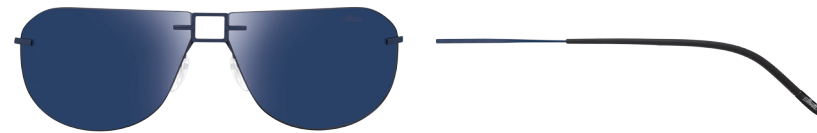

Silhouette®

AUTHENTIC EYEWEAR. SINCE 1964.

SUN 2017
Mod. 8688

SILHOUETTE
TITAN MINIMAL ART. THE ICON.

Property of Silhouette / © Silhouette

www.silhouette.com

K 8688 00 0000 0000

SILHOUETTE
TITAN MINIMAL ART. THE ICON.
Mod. 8688

SILHOUETTE
TITAN MINIMAL ART. THE ICON.
Mod. 8688

10 POL /40-6200
POL GREY
metal parts black matte,
temple ends black,
temple tips chrome shiny

/40-6221
EARTH GRADIENT
metal parts anodised brown silky-matte,
temple ends brown with khaki,
temple tips titanium shiny

10 POL /40-6231
POL COBALT BLUE
metal parts dark grey-blue matte,
temple ends black,
temple tips black shiny

/60-6220
GREY GRADIENT
metal parts ruthenium silky-matte,
temple ends black with grey,
temple tips chrome shiny

Metal frame made of High-Tech Titanium
Lenses: polycarbonate
Curving: base 6
100 % UV A-, B-, C-protection

Monture en métal fabriqués en High-Tech Titanium
Verres: polycarbonate
Courbure: base 6
Protection de 100 % de UV A, B, C