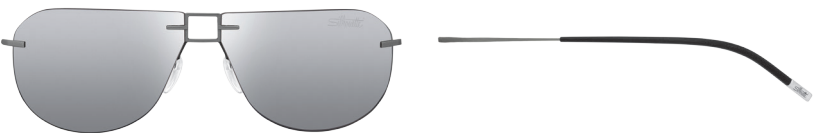

Silhouette®

AUTHENTIC EYEWEAR. SINCE 1964.

SUN 2017
Mod. 8688

SILHOUETTE
TITAN MINIMAL ART. THE ICON.

Property of Silhouette / © Silhouette

www.silhouette.com

K 8688 00 0000 0000

SILHOUETTE
TITAN MINIMAL ART. THE ICON.
Mod. 8688

SILHOUETTE
TITAN MINIMAL ART. THE ICON.
Mod. 8688

10 POL /40-6200
POL GREY
metal parts black matte,
temple ends black,
temple tips chrome shiny

/40-6221
EARTH GRADIENT
metal parts anodised brown silky-matte,
temple ends brown with khaki,
temple tips titanium shiny

10 POL /40-6231
POL COBALT BLUE
metal parts dark grey-blue matte,
temple ends black,
temple tips black shiny

/60-6220
GREY GRADIENT
metal parts ruthenium silky-matte,
temple ends black with grey,
temple tips chrome shiny

Metal frame made of High-Tech Titanium
Lenses: polycarbonate
Curving: base 6
100 % UV A-, B-, C-protection

Monture en métal fabriqués en High-Tech Titanium
Verres: polycarbonate
Courbure: base 6
Protection de 100 % de UV A, B, C