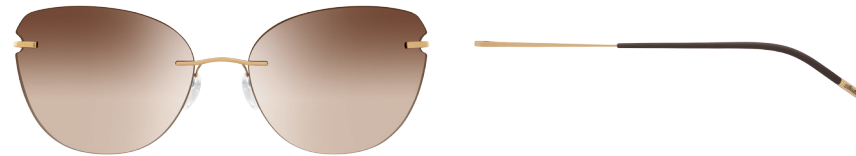

Silhouette®

AUTHENTIC EYEWEAR. SINCE 1964.

SUN 2017
Mod. 8156

SILHOUETTE
TITAN MINIMAL ART. THE ICON.

Property of Silhouette / © Silhouette

www.silhouette.com

K 8156.00 0000 0000

SILHOUETTE
TITAN MINIMAL ART. THE ICON.
Mod. 8156

SILHOUETTE
TITAN MINIMAL ART. THE ICON.
Mod. 8156

/20-6236

CLASSIC BROWN GRADIENT
 metal parts gold shiny,
 temple ends brown,
 temple tips gold shiny

/20-6250

NUDE-ROSÉ GRADIENT
 metal parts rosé gold silky matte,
 temple ends khaki brown with salmon,
 temple tips rosé gold matte

/40-6251

MINT-ROSÉ GRADIENT
 metal parts mint silky matte,
 temple ends khaki brown with mint,
 temple tips gold matte

/60-6235

CLASSIC GREY GRADIENT
 metal parts ruthenium shiny,
 temple ends black with grey,
 temple tips black shiny

Metal frame made of High-Tech Titanium
 Lenses: polycarbonate
 Curving: base 6
 100 % UV A-, B-, C-protection

Monture en métal fabriqués en High-Tech Titanium
 Verres: polycarbonate
 Courbure: base 6
 Protection de 100 % de UV A, B, C