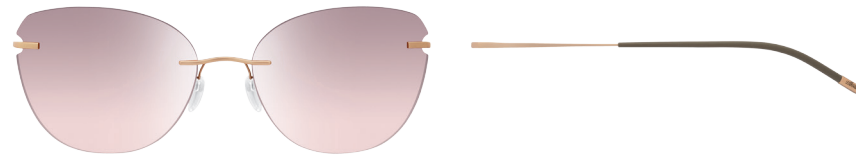

Silhouette®

AUTHENTIC EYEWEAR. SINCE 1964.

SUN 2017
Mod. 8156

SILHOUETTE
TITAN MINIMAL ART. THE ICON.

Property of Silhouette / © Silhouette

www.silhouette.com

K 8156.00 0000 0000

SILHOUETTE
TITAN MINIMAL ART. THE ICON.
Mod. 8156

SILHOUETTE
TITAN MINIMAL ART. THE ICON.
Mod. 8156

/20-6236

CLASSIC BROWN GRADIENT
 metal parts gold shiny,
 temple ends brown,
 temple tips gold shiny

/20-6250

NUDE-ROSÉ GRADIENT
 metal parts rosé gold silky matte,
 temple ends khaki brown with salmon,
 temple tips rosé gold matte

/40-6251

MINT-ROSÉ GRADIENT
 metal parts mint silky matte,
 temple ends khaki brown with mint,
 temple tips gold matte

/60-6235

CLASSIC GREY GRADIENT
 metal parts ruthenium shiny,
 temple ends black with grey,
 temple tips black shiny

Metal frame made of High-Tech Titanium
 Lenses: polycarbonate
 Curving: base 6
 100 % UV A-, B-, C-protection

Monture en métal fabriqués en High-Tech Titanium
 Verres: polycarbonate
 Courbure: base 6
 Protection de 100 % de UV A, B, C