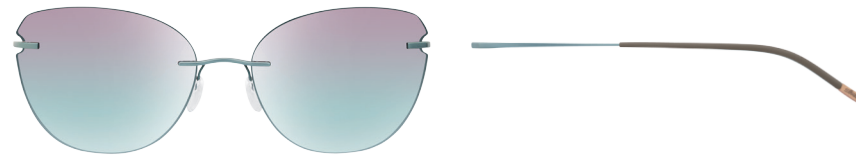

Silhouette®

AUTHENTIC EYEWEAR. SINCE 1964.

SUN 2017
Mod. 8156

SILHOUETTE
TITAN MINIMAL ART. THE ICON.

Property of Silhouette / © Silhouette

www.silhouette.com

K 8156.00 0000 0000

SILHOUETTE
TITAN MINIMAL ART. THE ICON.
Mod. 8156

SILHOUETTE
TITAN MINIMAL ART. THE ICON.
Mod. 8156

/20-6236

CLASSIC BROWN GRADIENT
 metal parts gold shiny,
 temple ends brown,
 temple tips gold shiny

/20-6250

NUDE-ROSÉ GRADIENT
 metal parts rosé gold silky matte,
 temple ends khaki brown with salmon,
 temple tips rosé gold matte

/40-6251

MINT-ROSÉ GRADIENT
 metal parts mint silky matte,
 temple ends khaki brown with mint,
 temple tips gold matte

/60-6235

CLASSIC GREY GRADIENT
 metal parts ruthenium shiny,
 temple ends black with grey,
 temple tips black shiny

Metal frame made of High-Tech Titanium
 Lenses: polycarbonate
 Curving: base 6
 100 % UV A-, B-, C-protection

Monture en métal fabriqués en High-Tech Titanium
 Verres: polycarbonate
 Courbure: base 6
 Protection de 100 % de UV A, B, C