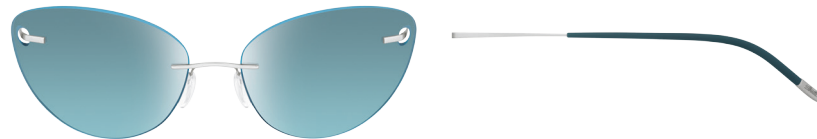

Silhouette[®]
AUTHENTIC EYEWEAR. SINCE 1964.

SUN 2017
Mod. 8154

SILHOUETTE
TITAN MINIMAL ART. THE ICON.

Property of Silhouette / © Silhouette

www.silhouette.com

K 8154.00 0000 0000

SILHOUETTE
TITAN MINIMAL ART. THE ICON.
Mod. 8154

SILHOUETTE
TITAN MINIMAL ART. THE ICON.
Mod. 8154

/00-6243
TURQUOISE GRADIENT
 metal parts rhodium silky-matte,
 temple ends blue green with grey green,
 temple tips chrome matte

/20-6205
GREEN
 metal parts gold shiny,
 temple ends dark brown with brown,
 temple tips gold shiny

/40-6220
GREY GRADIENT
 metal parts red shiny,
 temple ends black with rosé,
 temple tips black shiny

/40-6223
GLOSSY PURPLE
 metal parts pink shiny,
 temple ends black with pink,
 temple tips chrome shiny

Metal frame made of High-Tech Titanium
 Lenses: polycarbonate
 Curving: base 6
 100 % UV A-, B-, C-protection

Monture en métal fabriqués en High-Tech Titanium
 Verres: polycarbonate
 Courbure: base 6
 Protection de 100 % de UV A, B, C