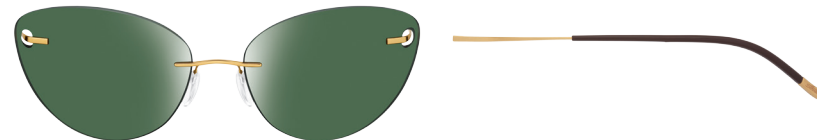

Silhouette[®]
AUTHENTIC EYEWEAR. SINCE 1964.

SUN 2017
Mod. 8154

SILHOUETTE
TITAN MINIMAL ART. THE ICON.

Property of Silhouette / © Silhouette

www.silhouette.com

K 8154.00 0000 0000

SILHOUETTE
TITAN MINIMAL ART. THE ICON.
Mod. 8154

SILHOUETTE
TITAN MINIMAL ART. THE ICON.
Mod. 8154

/00-6243
TURQUOISE GRADIENT
 metal parts rhodium silky-matte,
 temple ends blue green with grey green,
 temple tips chrome matte

/20-6205
GREEN
 metal parts gold shiny,
 temple ends dark brown with brown,
 temple tips gold shiny

/40-6220
GREY GRADIENT
 metal parts red shiny,
 temple ends black with rosé,
 temple tips black shiny

/40-6223
GLOSSY PURPLE
 metal parts pink shiny,
 temple ends black with pink,
 temple tips chrome shiny

Metal frame made of High-Tech Titanium
 Lenses: polycarbonate
 Curving: base 6
 100 % UV A-, B-, C-protection

Monture en métal fabriqués en High-Tech Titanium
 Verres: polycarbonate
 Courbure: base 6
 Protection de 100 % de UV A, B, C