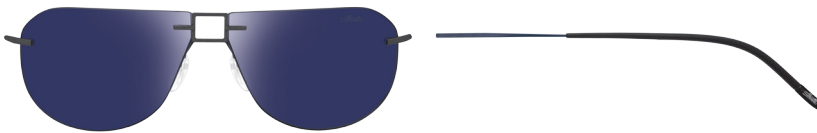

Silhouette®

AUTHENTIC EYEWEAR. SINCE 1964.

Mod. 8688

SILHOUETTE
TITAN MINIMAL ART. THE ICON.

Property of Silhouette / © Silhouette

www.silhouette.com

K 8688 00 0000 0000

SILHOUETTE
TITAN MINIMAL ART. THE ICON.
Mod. 8688

SILHOUETTE
TITAN MINIMAL ART. THE ICON.
Mod. 8688

10 POL /40-6200
 POL GREY
 metal parts black matte,
 temple ends black,
 caps chrome shiny

/40-6221
 EARTH GRADIENT
 metal parts anodised brown silky-matte,
 temple ends brown with khaki,
 caps titanium shiny

10 POL /40-6231
 POL COBALT BLUE
 metal parts dark grey-blue matte,
 temple ends black,
 caps black shiny

/60-6220
 GREY GRADIENT
 metal parts ruthenium silky-matte,
 temple ends black with grey,
 caps chrome shiny

Metal frame made of High-Tech Titanium
 Lenses: polycarbonate
 Curving: base 6
 100 % UV A-, B-, C-protection

Monture en métal fabriqués en High-Tech Titanium
 Verres: polycarbonate
 Courbure: base 6
 Protection de 100 % de UV A, B, C