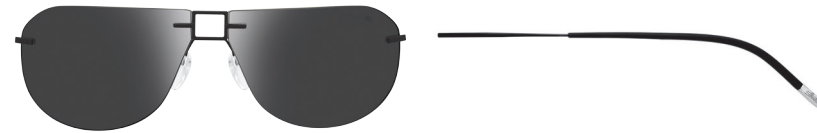

Silhouette®

AUTHENTIC EYEWEAR. SINCE 1964.

Mod. 8688

SILHOUETTE
TITAN MINIMAL ART. THE ICON.

Property of Silhouette / © Silhouette

www.silhouette.com

K 8688 00 0000 0000

SILHOUETTE
TITAN MINIMAL ART. THE ICON.
Mod. 8688

SILHOUETTE
TITAN MINIMAL ART. THE ICON.
Mod. 8688

10 POL /40-6200
 POL GREY
 metal parts black matte,
 temple ends black,
 caps chrome shiny

/40-6221
 EARTH GRADIENT
 metal parts anodised brown silky-matte,
 temple ends brown with khaki,
 caps titanium shiny

10 POL /40-6231
 POL COBALT BLUE
 metal parts dark grey-blue matte,
 temple ends black,
 caps black shiny

/60-6220
 GREY GRADIENT
 metal parts ruthenium silky-matte,
 temple ends black with grey,
 caps chrome shiny

Metal frame made of High-Tech Titanium
 Lenses: polycarbonate
 Curving: base 6
 100 % UV A-, B-, C-protection

Monture en métal fabriqués en High-Tech Titanium
 Verres: polycarbonate
 Courbure: base 6
 Protection de 100 % de UV A, B, C