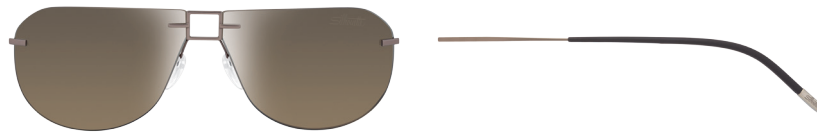

Silhouette®

AUTHENTIC EYEWEAR. SINCE 1964.

Mod. 8688

SILHOUETTE
TITAN MINIMAL ART. THE ICON.

Property of Silhouette / © Silhouette

www.silhouette.com

K 8688 00 0000 0000

SILHOUETTE
TITAN MINIMAL ART. THE ICON.
Mod. 8688

SILHOUETTE
TITAN MINIMAL ART. THE ICON.
Mod. 8688

10 POL /40-6200
 POL GREY
 metal parts black matte,
 temple ends black,
 caps chrome shiny

/40-6221
 EARTH GRADIENT
 metal parts anodised brown silky-matte,
 temple ends brown with khaki,
 caps titanium shiny

10 POL /40-6231
 POL COBALT BLUE
 metal parts dark grey-blue matte,
 temple ends black,
 caps black shiny

/60-6220
 GREY GRADIENT
 metal parts ruthenium silky-matte,
 temple ends black with grey,
 caps chrome shiny

Metal frame made of High-Tech Titanium
 Lenses: polycarbonate
 Curving: base 6
 100 % UV A-, B-, C-protection

Monture en métal fabriqués en High-Tech Titanium
 Verres: polycarbonate
 Courbure: base 6
 Protection de 100 % de UV A, B, C