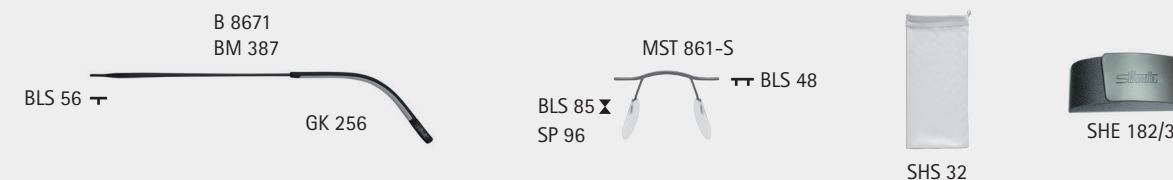

Ersatzteile / spare parts / pièces de rechange

für optische Verglasung / for optical glazing / pour le montage des verres correcteurs

technische Änderungen und Druckfehler vorbehalten
specifications are subject to change without notice, no liability will be assumed for misprints
sous réserve de modifications techniques et d'erreurs d'impression