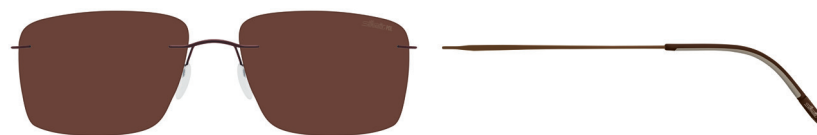

Silhouette[®]
AUTHENTIC EYEWEAR. SINCE 1964.

Mod. 8671

SILHOUETTE
TITAN MINIMAL ART. THE MUST.

Property of Silhouette / © Silhouette

www.silhouette.com

K 8671 00 0000 0000

SILHOUETTE
TITAN MINIMAL ART. THE MUST.
Mod. 8671

SILHOUETTE
TITAN MINIMAL ART. THE MUST.
Mod. 8671

10 POL /40-6201
POL BROWN
metal parts caramel shiny,
temple ends shiny - dark brown with ivory,
caps dark brown shiny

10 POL /50-6200
POL GREY
metal parts black matte,
temple ends shiny - black with grey,
caps black matte

/60-6224
COBALT BLUE
metal parts ruthenium silky matte,
temple ends matte - dark blue with black,
caps dark blue matte

Kastensystem / boxing system

	mm	60 x 44 (22,70 cm²)
	mm	68
	mm	17
	mm	135
	°	21

Fassung aus High-Tech Titan
Gläser: Polycarbonat
Wölbung: Base 8
100 % UV A-, B-, C-Schutz