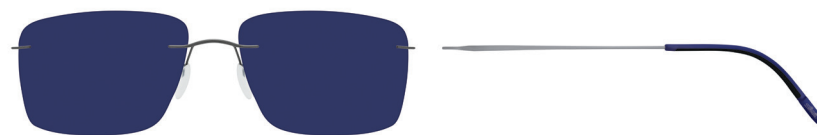

SILHOUETTE
TITAN MINIMAL ART. THE MUST.
Mod. 8671

10 POL /40-6201
POL BROWN
metal parts caramel shiny,
temple ends shiny - dark brown with ivory,
caps dark brown shiny

10 POL /50-6200
POL GREY
metal parts black matte,
temple ends shiny - black with grey,
caps black matte

/60-6224
COBALT BLUE
metal parts ruthenium silky matte,
temple ends matte - dark blue with black,
caps dark blue matte

Kastensystem / boxing system

	mm	60 x 44 (22,70 cm²)
	mm	68
	mm	17
	mm	135
	°	21

Fassung aus High-Tech Titan
Gläser: Polycarbonat
Wölbung: Base 8
100 % UV A-, B-, C-Schutz