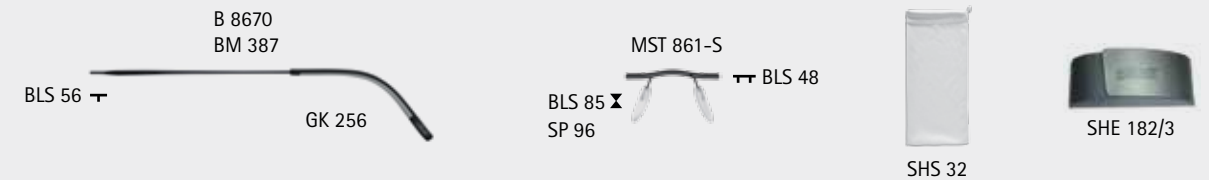

Ersatzteile / spare parts / pièces de rechange

für optische Verglasung / for optical glazing / pour le montage des verres correcteurs

technische Änderungen und Druckfehler vorbehalten
specifications are subject to change without notice, no liability will be assumed for misprints
sous réserve de modifications techniques et d'erreurs d'impression