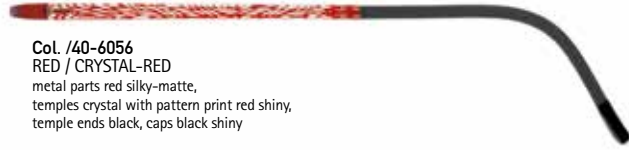

www.silhouette.com

ILLUSION  
Mod. 4454

*Silhouette*<sup>®</sup>  
AUTHENTIC EYEWEAR. SINCE 1964.

Col. /00-6050  
SILVER / CRYSTAL-GREY  
metal parts rhodium matte,  
temples crystal with pattern print grey shiny,  
temple ends black, caps silver matte

Col. /20-6053  
GOLD / CRYSTAL-SILVERGOLD  
metal parts gold matte,  
temples crystal with pattern print silver gold shiny,  
temple ends vanilla, caps gold matte

Col. /40-6054  
VIOLET / VIOLET-GREY  
metal parts violet shiny,  
temples violet with pattern print grey shiny,  
temple ends plum, caps silver shiny

Col. /40-6055  
ROSE / ROSE-PURPLE  
metal parts rosé shiny,  
temples rosé with pattern print dark purple shiny,  
temple ends dark red, caps titanium shiny

Col. /40-6056  
RED / CRYSTAL-RED  
metal parts red silky-matte,  
temples crystal with pattern print red shiny,  
temple ends black, caps black shiny